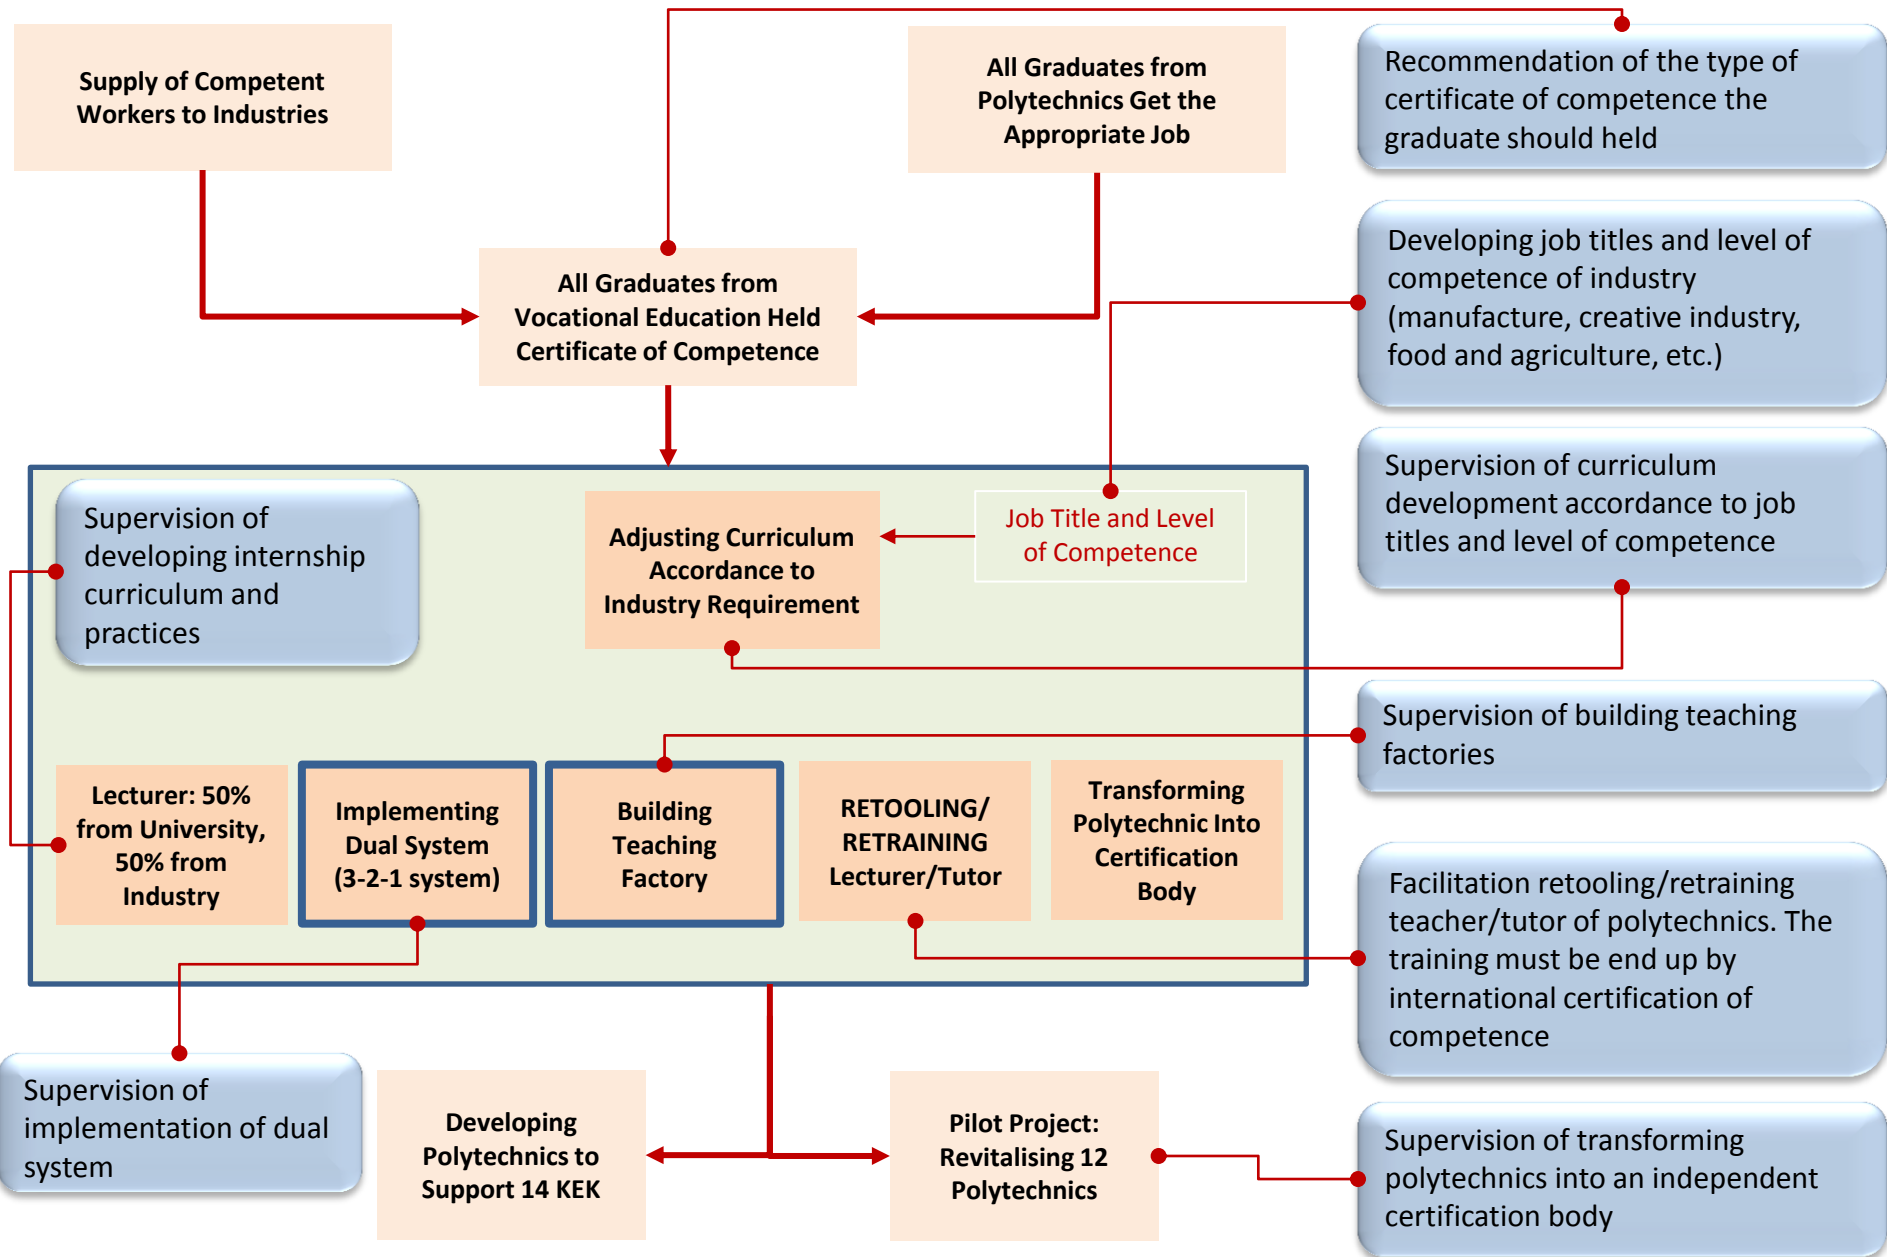

Some research universities offer 2-year professional doctorate programmes in engineering (PDEng).

Most master's degrees offered by universities of applied sciences require completion of between 60 and 120 credits. Programmes in architecture, urban planning and landscape architecture require completion of 240 credits.

1) Academic

3) Professional

2) Vocational

SMA

SMK/MAK

9 tahun pendidikan dasar (6+3)
Pendidikan anak usia dini(1-2)

Framework of Revitalization of Vocational Higher Education

Potential Support Needed

Commercialization of Research Output

Nopember 2016

**Direktorat Jenderal Kelembagaan dan Kerjasama Iptek dan Dikti
Kementerian Riset, Teknologi, dan Pendidikan Tin**

Commercialization of Research Outputs Road Map

Potential Collaboration

- Innovative joint research
- Internship in technology transfer and business incubation
- Supervision in technology transfer and business incubation at Indonesian Center of Excellence (CoE) and Science and Techno Park (STP)
- Bringing industry into STP (anchor industry)