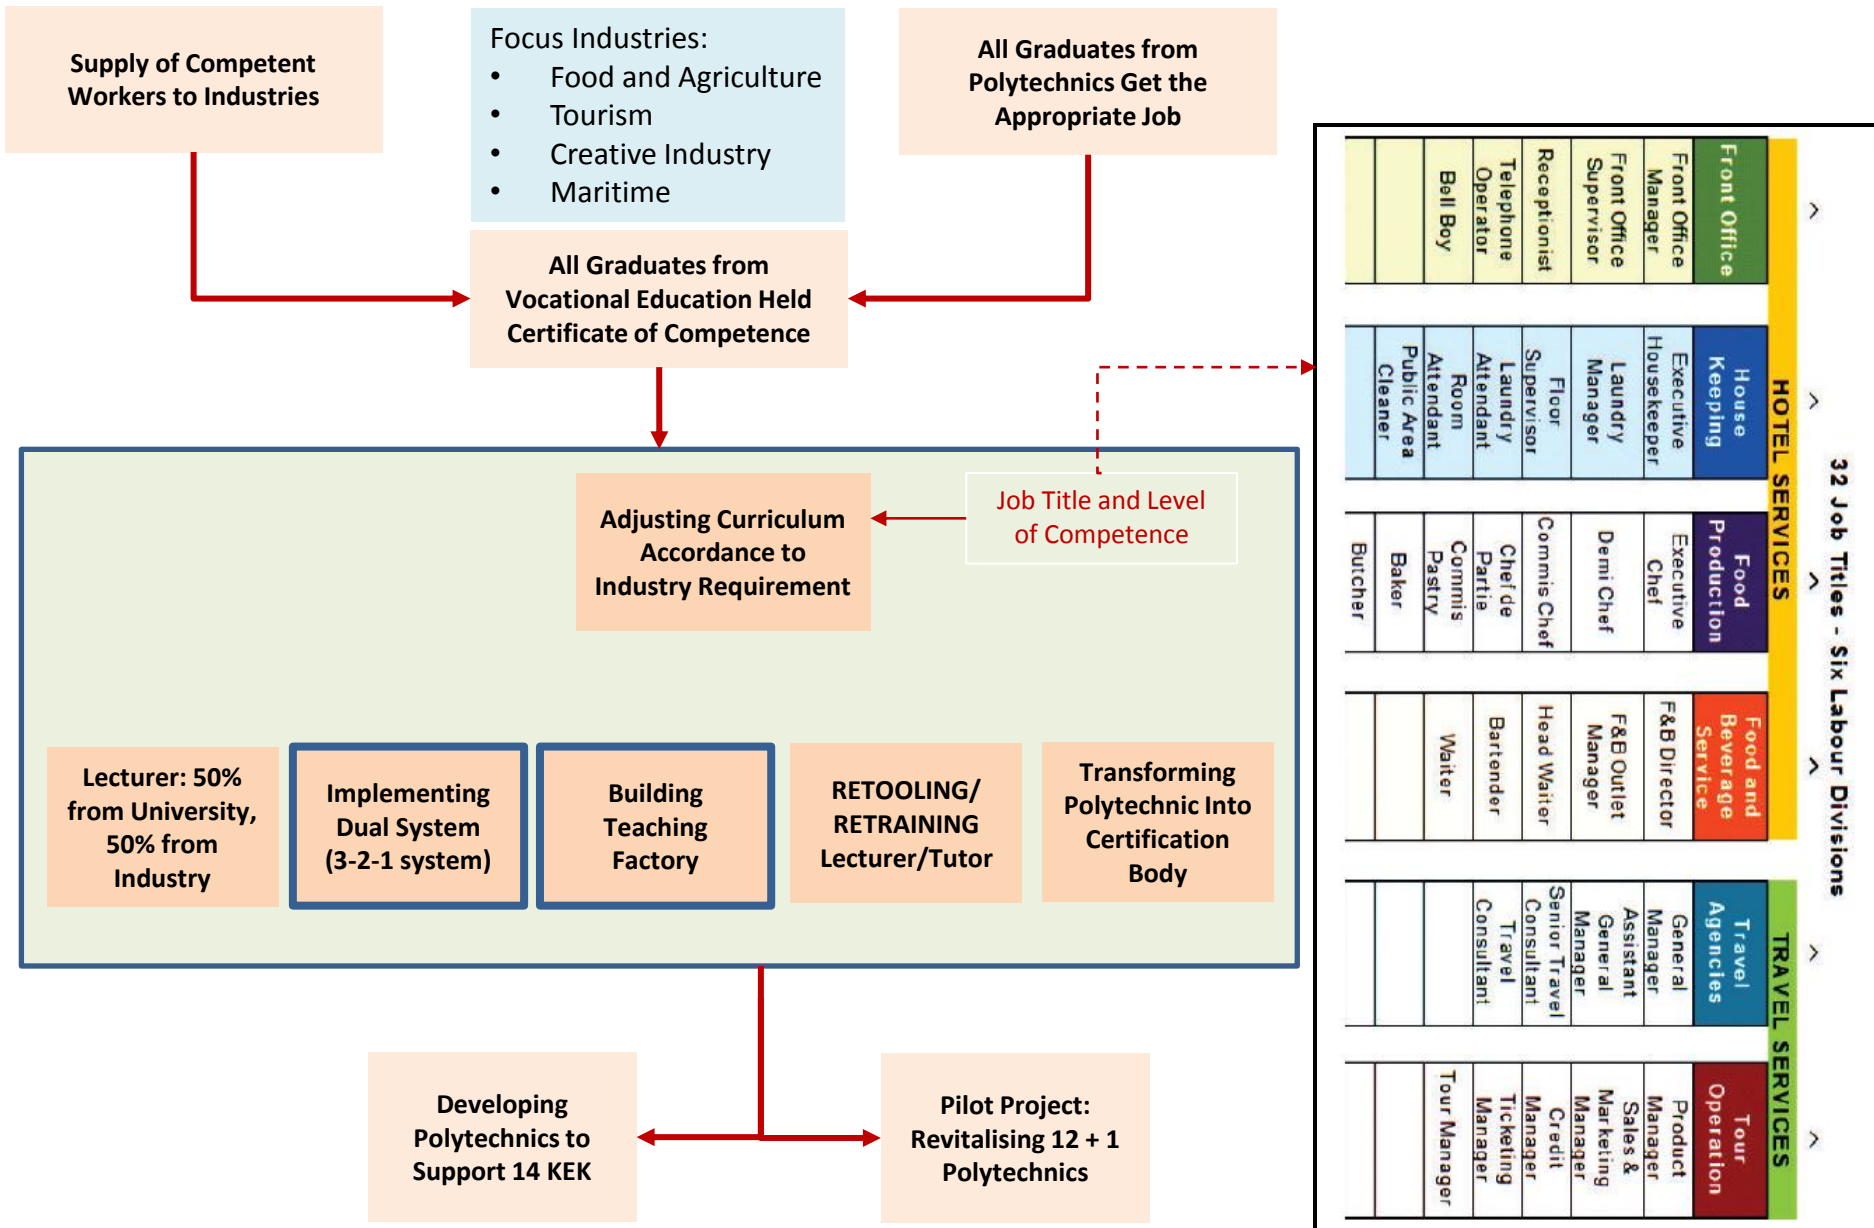

Some research universities offer 2-year professional doctorate programmes in engineering (PDEng).

Most master's degrees offered by universities of applied sciences require completion of between 60 and 120 credits. Programmes in architecture, urban planning and landscape architecture require completion of 240 credits.

1) Academic

3) Professional

2) Vocational

SMA

SMK/MAK

9 tahun pendidikan dasar (6+3)
Pendidikan anak usia dini(1-2)

Framework of Revitalization of Vocational Higher Education

Potential Support Needed

Commercialization of Research Output

Nopember 2016

**Direktorat Jenderal Kelembagaan dan Kerjasama Iptek dan Dikti
Kementerian Riset, Teknologi, dan Pendidikan Tin**

Commercialization of Research Outputs Road Map

Potential Collaboration

- Innovative joint research
- Internship in technology transfer and business incubation
- Supervision in technology transfer and business incubation at Indonesian Center of Excellence (CoE) and Science and Techno Park (STP)
- Bringing industry into STP (anchor industry)