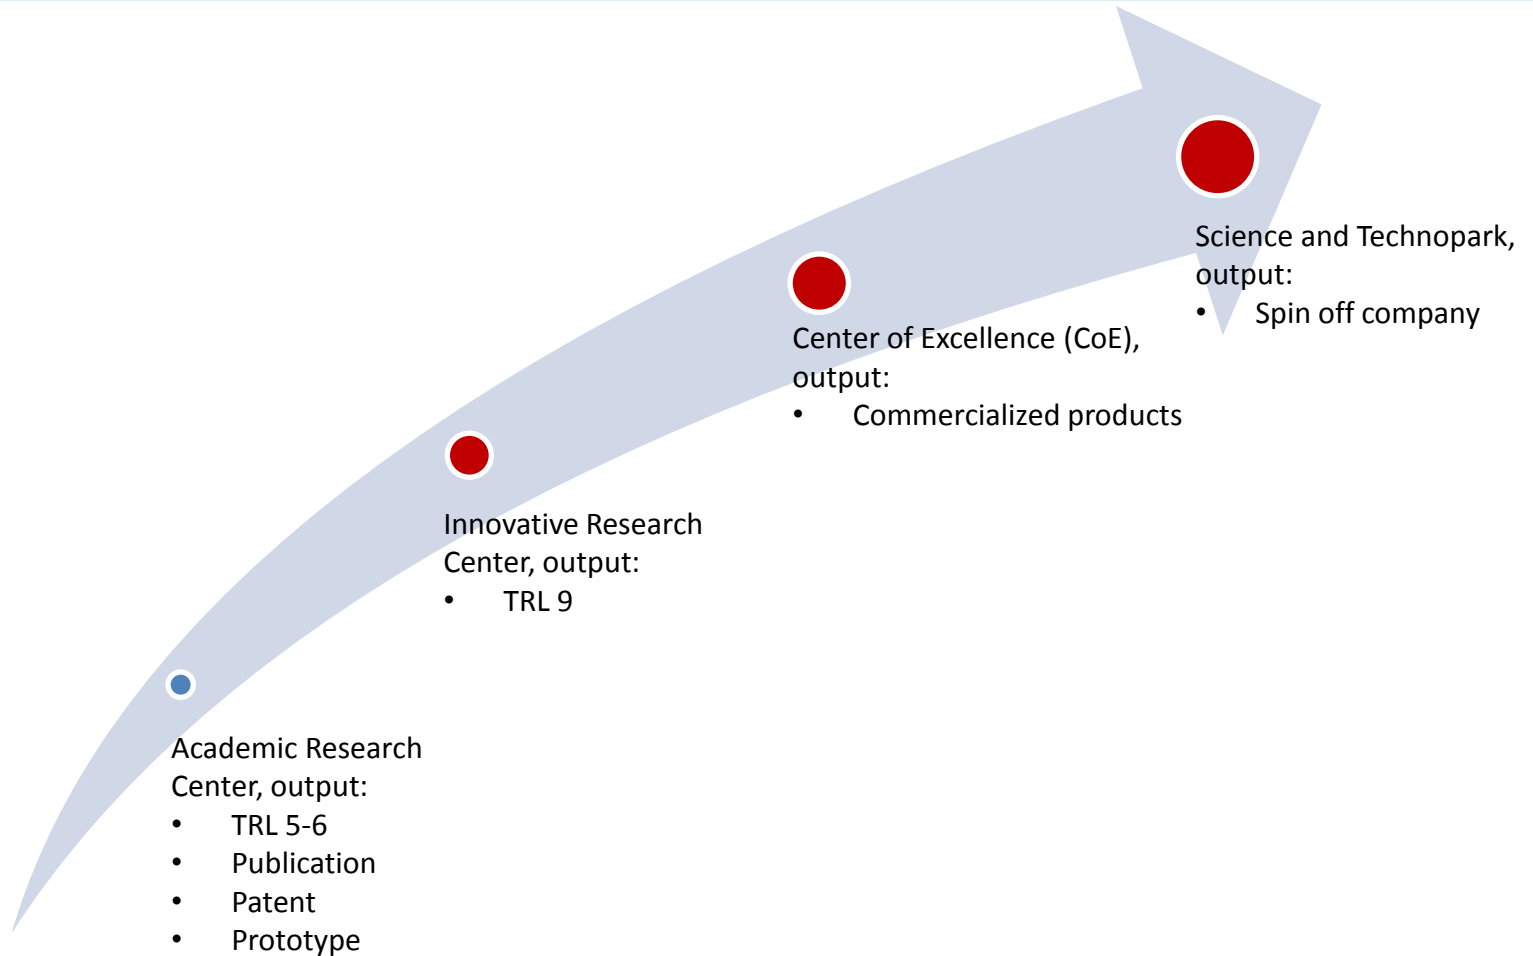

Commercialization of Research Outputs Road Map