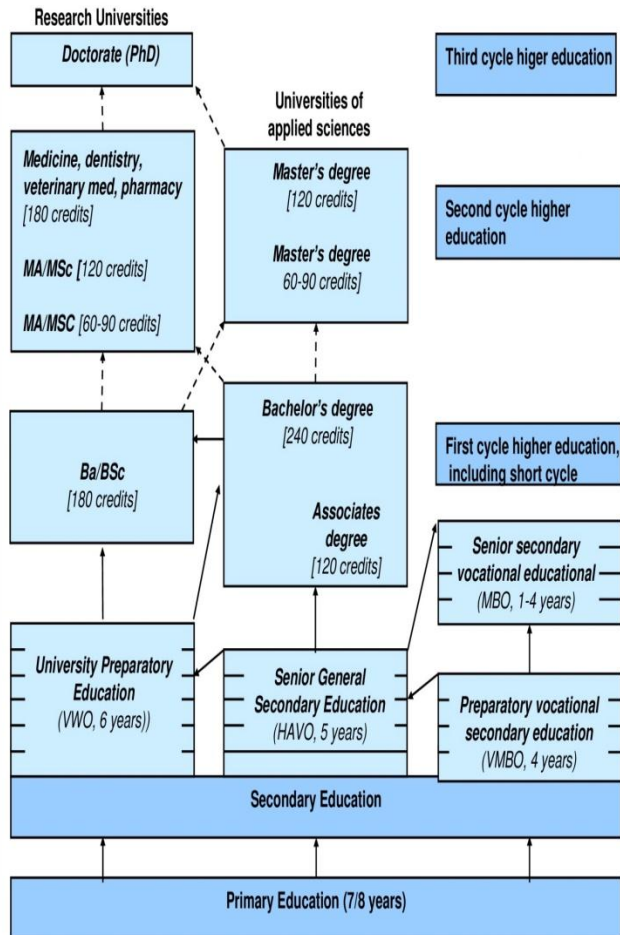

Dutch and Indonesia Educational Systems

Dutch Educational System

Legend

MA Master of Arts
MSc Master of Science
BA Bachelor of Arts
BSc Bachelor of Science

→ right to access

----- some sort of selection or bridging requirements may be applied

Most master's degrees offered by research universities require completion of 60-90 credits. Engineering, mathematics, natural sciences, and agriculture require 120 credits, pharmacy, dentistry, medicine and veterinary medicine 180 credits.

Some research universities offer 2-year professional doctorate programmes in engineering (PDEng).

Most master's degrees offered by universities of applied sciences require completion of between 60 and 120 credits. Programmes in architecture, urban planning and landscape architecture require completion of 240 credits.